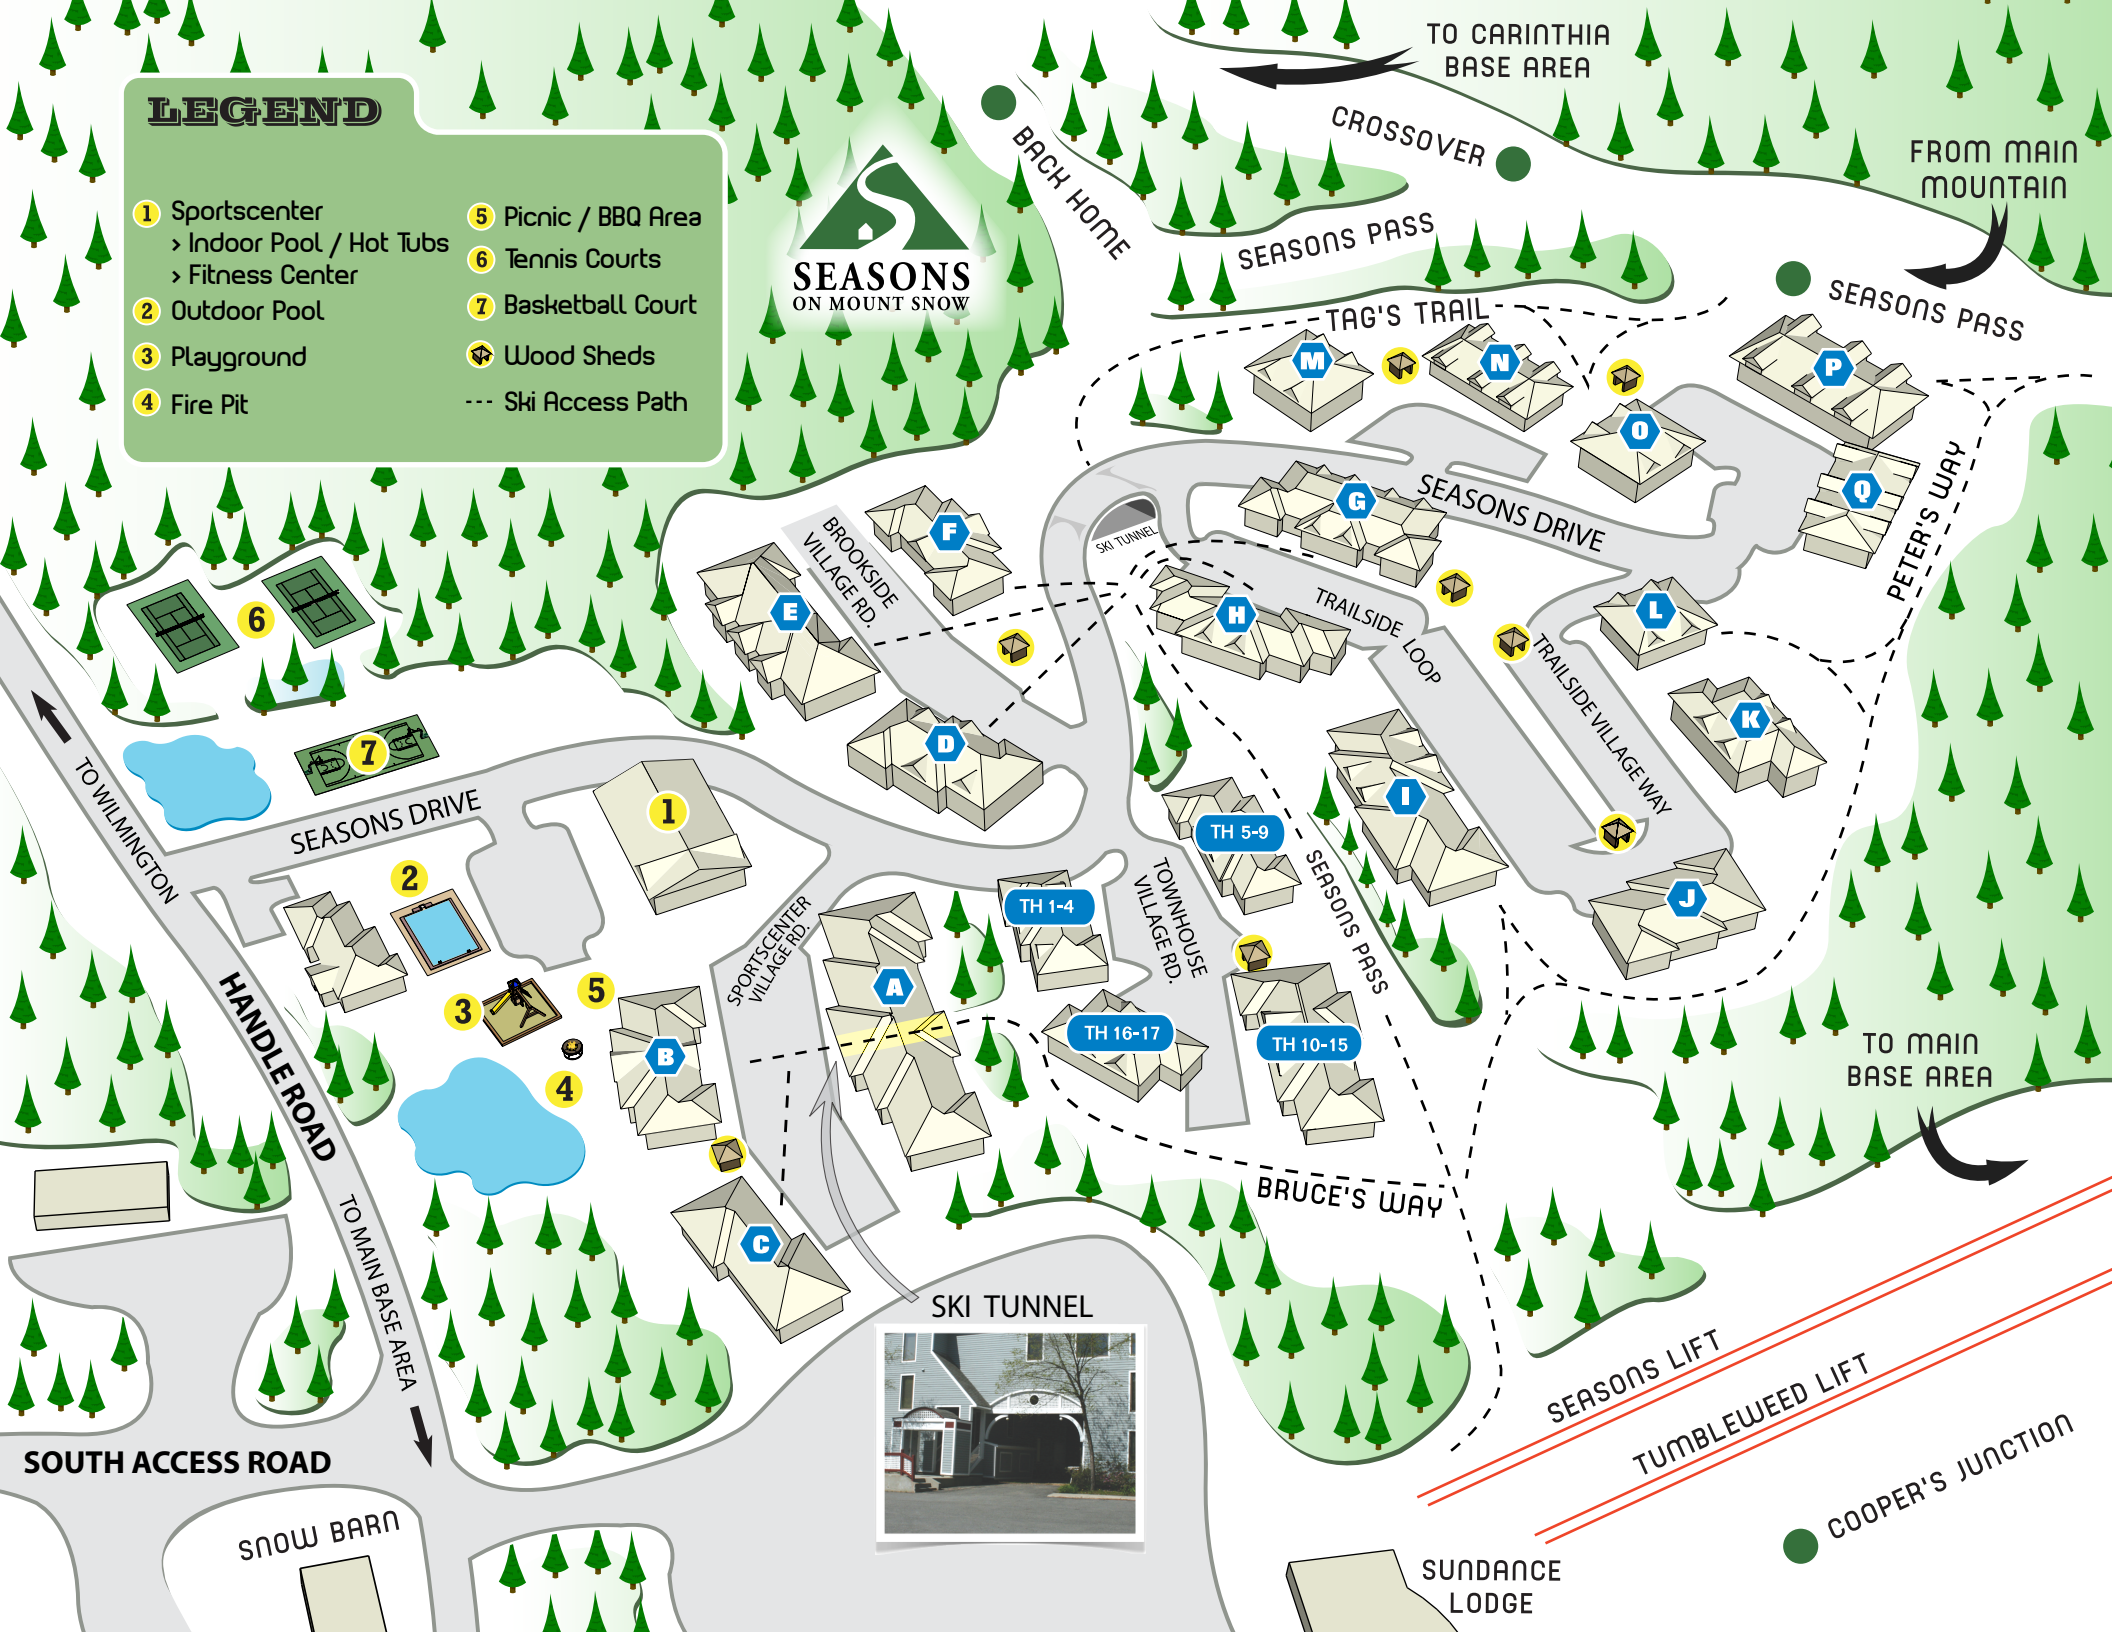

SEASONS
ON MOUNT SNOW

TO CARINTHIA
BASE AREA

FROM MAIN
MOUNTAIN

BACK HOME

SEASONS PASS

SEASONS PASS

TAG'S TRAIL

BROOKSIDE
VILLAGE RD.

SEASONS DRIVE

PETER'S WAY

SEASONS DRIVE

TRAILSIDE LOOP

TRAILSIDE VILLAGE WAY

TO WILMINGTON

HANDLE ROAD

SPORTSCENTER
VILLAGE RD.

TOWNHOUSE
VILLAGE RD.

TH 1-4

TH 16-17

TH 10-15

BRUCE'S WAY

TO MAIN
BASE AREA

SKI TUNNEL

SEASONS LIFT

TUMBLEWEED LIFT

COOPER'S JUNCTION

SOUTH ACCESS ROAD

SNOW BARN

SUNDANCE
LODGE